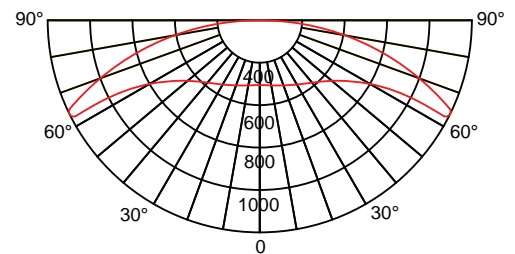

Specifications

Part Number :	SL140W55K (White Light) SL140W35K (Warm White Light)
Body material :	Patented Aluminum Alloy
LED Source :	4 multi-chip LED Packages (30Wx2 & 40Wx2).
Power :	140W
Luminous Efficacy :	8400 lm
Color Temperature:	White 5,500K ± 200 Warm White 3,500K ± 500
LED Rated Life :	50,000+ hours
Voltage	110V - 240V AC
Operating Voltage :	40V - 48V DC

*** Specifications subject to change without further notice. ***

Illumination Comparison

Characteristics	High Pressure Sodium Light	Pilot 140 LED Light
Power	400 W	140 W
Height	10 meters	10 meters
Distance between lights	38 meters	38 meters
Minimum Illumination	15 lux	15 lux
Maximum Illumination	25 lux	25 lux
Average Illumination	17 lux	17 lux

www.abright.com

U.S. office :
4214 Silver Peak Parkway,
Suwanee, Georgia 30024
Tel : 678-482-0789
Fax : 678-482-2148

China factory :
26 Building, XiTian 3rd Industrial Zone,
GongMing Town, Shenzhen, China
Tel : +86-755-27151735
Fax : +86-755-81735353