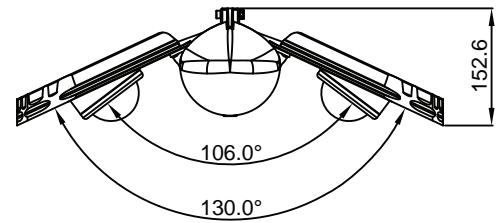

Specifications

Part Number :	SL140W55K (White Light) SL140W35K (Warm White Light)
Body material :	Patented Aluminum Alloy
LED Source :	4 multi-chip LED Packages (30Wx2 & 40Wx2).
Power :	140W
Luminous Efficacy :	8400 lm
Color Temperature:	White 5,500K ± 200 Warm White 3,500K ± 500
LED Rated Life :	50,000+ hours
Voltage	110V - 240V AC
Operating Voltage :	40V - 48V DC

*** Specifications subject to change without further notice. ***

top view