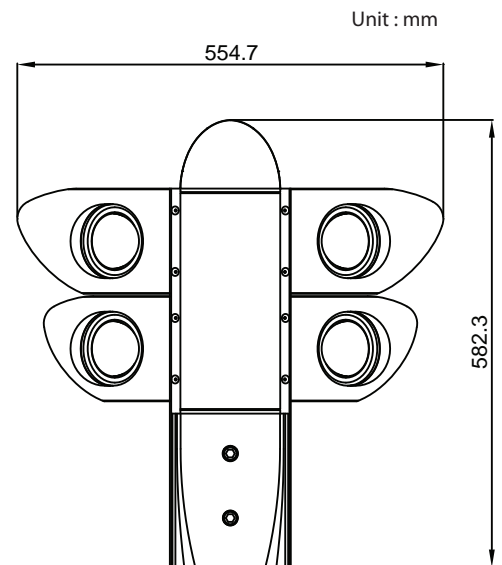

Specifications

Part Number :	SL140W55K (White Light) SL140W35K (Warm White Light)
Body material :	Patented Aluminum Alloy
LED Source :	4 multi-chip LED Packages (30Wx2 & 40Wx2).
Power :	140W
Luminous Efficacy :	8400 lm
Color Temperature:	White 5,500K ± 200 Warm White 3,500K ± 500
LED Rated Life :	50,000+ hours
Voltage	110V - 240V AC
Operating Voltage :	40V - 48V DC

*** Specifications subject to change without further notice. ***

top view