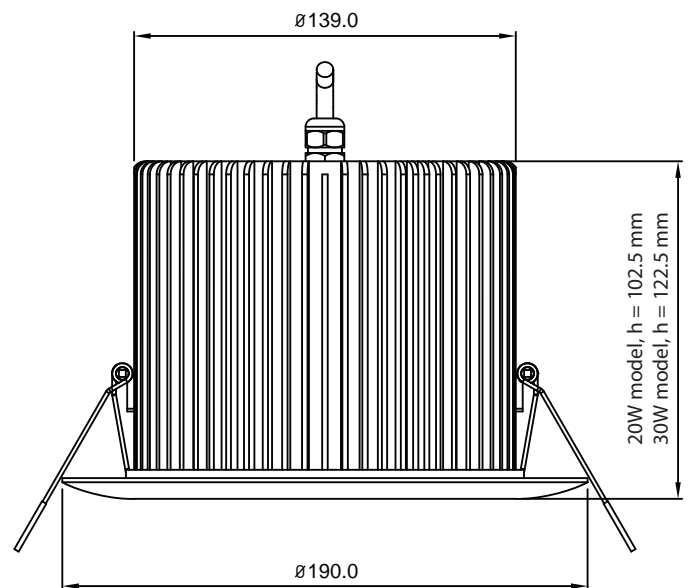

# Specifications

Type	20W	30W
<b>Part Number</b>	60RL20W55K (White) 60RL20W35K (Warm White)	60RL30W55K (White) 60RL30W35K (Warm White)
<b>Body material</b>	Patented Aluminum Alloy	Patented Aluminum Alloy
<b>LED Source</b>	Multi-Chip LED Package	Multi-Chip LED Package
<b>Power</b>	20W	30W
<b>Luminous Efficacy</b>	75-80 lm / W	75-80 lm / W
<b>Color Temperature</b>	White (5,500K ± 500) Warm White (3,500K ± 500)	White (5,500K ± 500) Warm White (3,500K ± 500)
<b>LED Rated Life</b>	50,000+ hours	50,000+ hours
<b>Voltage</b>	110V - 240V AC	110V - 240V AC
<b>Warranty :</b>	3 years limited	3 years limited

\*\*\* Specifications subject to change without further notice. \*\*\*

average beam angle (50%) : 81.6°

[www.abright.com](http://www.abright.com)

U.S. office :  
4214 Silver Peak Parkway,  
Suwanee, Georgia 30024  
Tel : 678-482-0789  
Fax : 678-482-2148