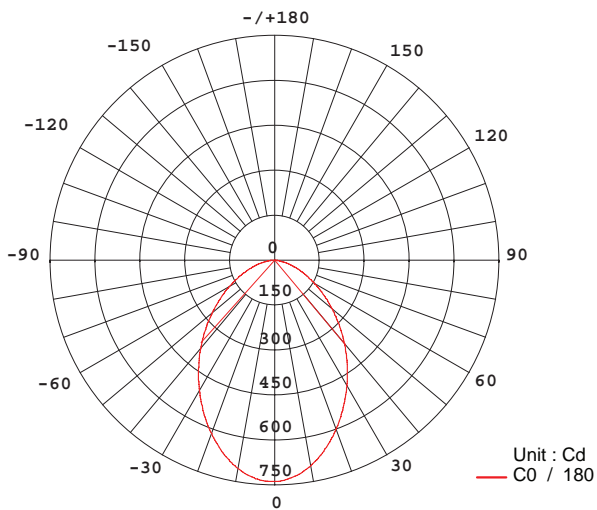

*** Specifications subject to change without further notice. ***

average beam angle (50%) : 81.6°